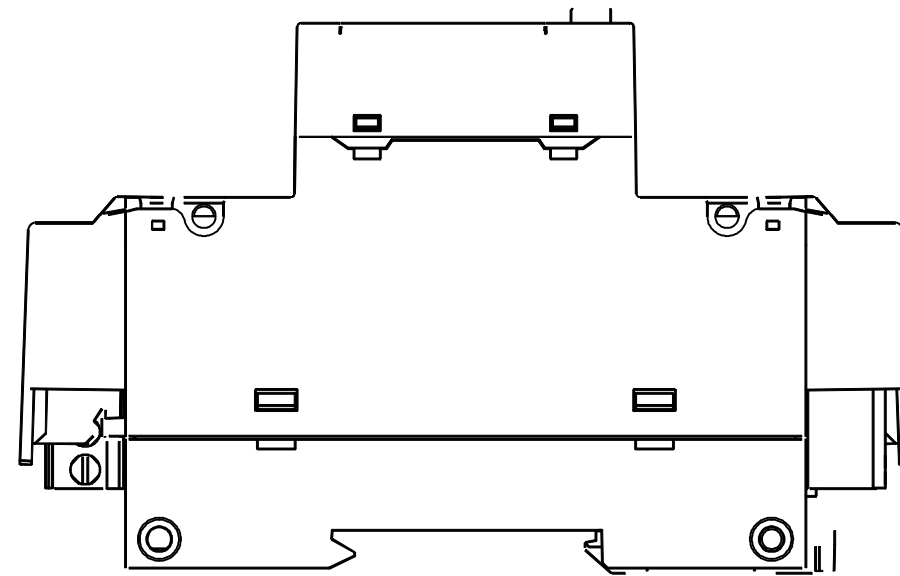

FRONT VIEW

SIDE VIEW

www.auto-maskin.com	PROJECT NAME: RIO 425		Copyright ©Auto-Maskin all rights reserved. All information contained herein is the property of Auto-Maskin. It is prohibited to modify, copy, distribute, transmit, sell, license, create derivative works or use any of this information for commercial or public purposes without the written permission from Auto-Maskin.			
	PAGE TITLE: Mechanical Drawing		DRAWN BY: SBU	CHECKED BY: GOS	DRAWING. NO: 1500443	REV: 0
	PROJECT TYPE: NA		REVISION DATE: 25.11.2021			
	CUSTOMER: NA		ORDER NO: 1500443		PAGE 1 OF 1	