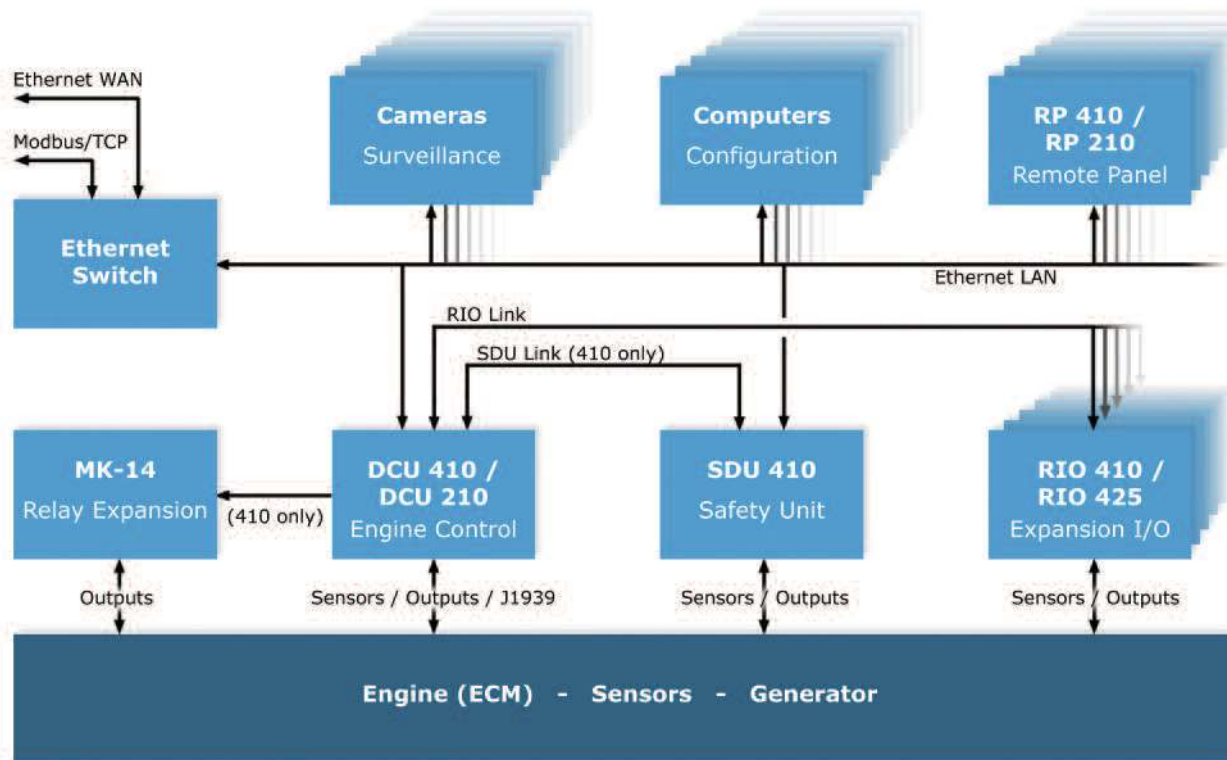

### At a glance

**5.7" colour touch screen,  
320 x 240 pixel**

**Ethernet port for connection to network  
or DCU**

**USB port available**

**Auto dimming option available**

**Audio line output for auxiliary speakers**

### Why customers select the RP 210

- Hi Resolution, daylight viewable colour touch screen display presents data clearly and precisely
- 11 languages changeable by one button at any station
- USB port allows quick and easy updating / downloading of data
- Configurable templates to match applications & users
- Small size reduces cost and has less impact on crowded consoles
- Same operation as larger 400 series
- Can be "Mixed and Matched" with 400 series on same network
- Literally "Plug and Play" – auto configured greatly reduces installation/commissioning costs

### Clear, precise indications

- 8.4" Transflective touchscreen panel, 800 x 600 pixel
- Selectable Auto dimming mode dependant on ambient light plus a night mode
- Multiple Sounds available and linked to specific events provide unique identification of event
- Intuitive operation via icons rather than text

### Ease of installation

- Communicates via Ethernet – only one cable required
- Multiple engines can be displayed on one panel
- No special tools to connect